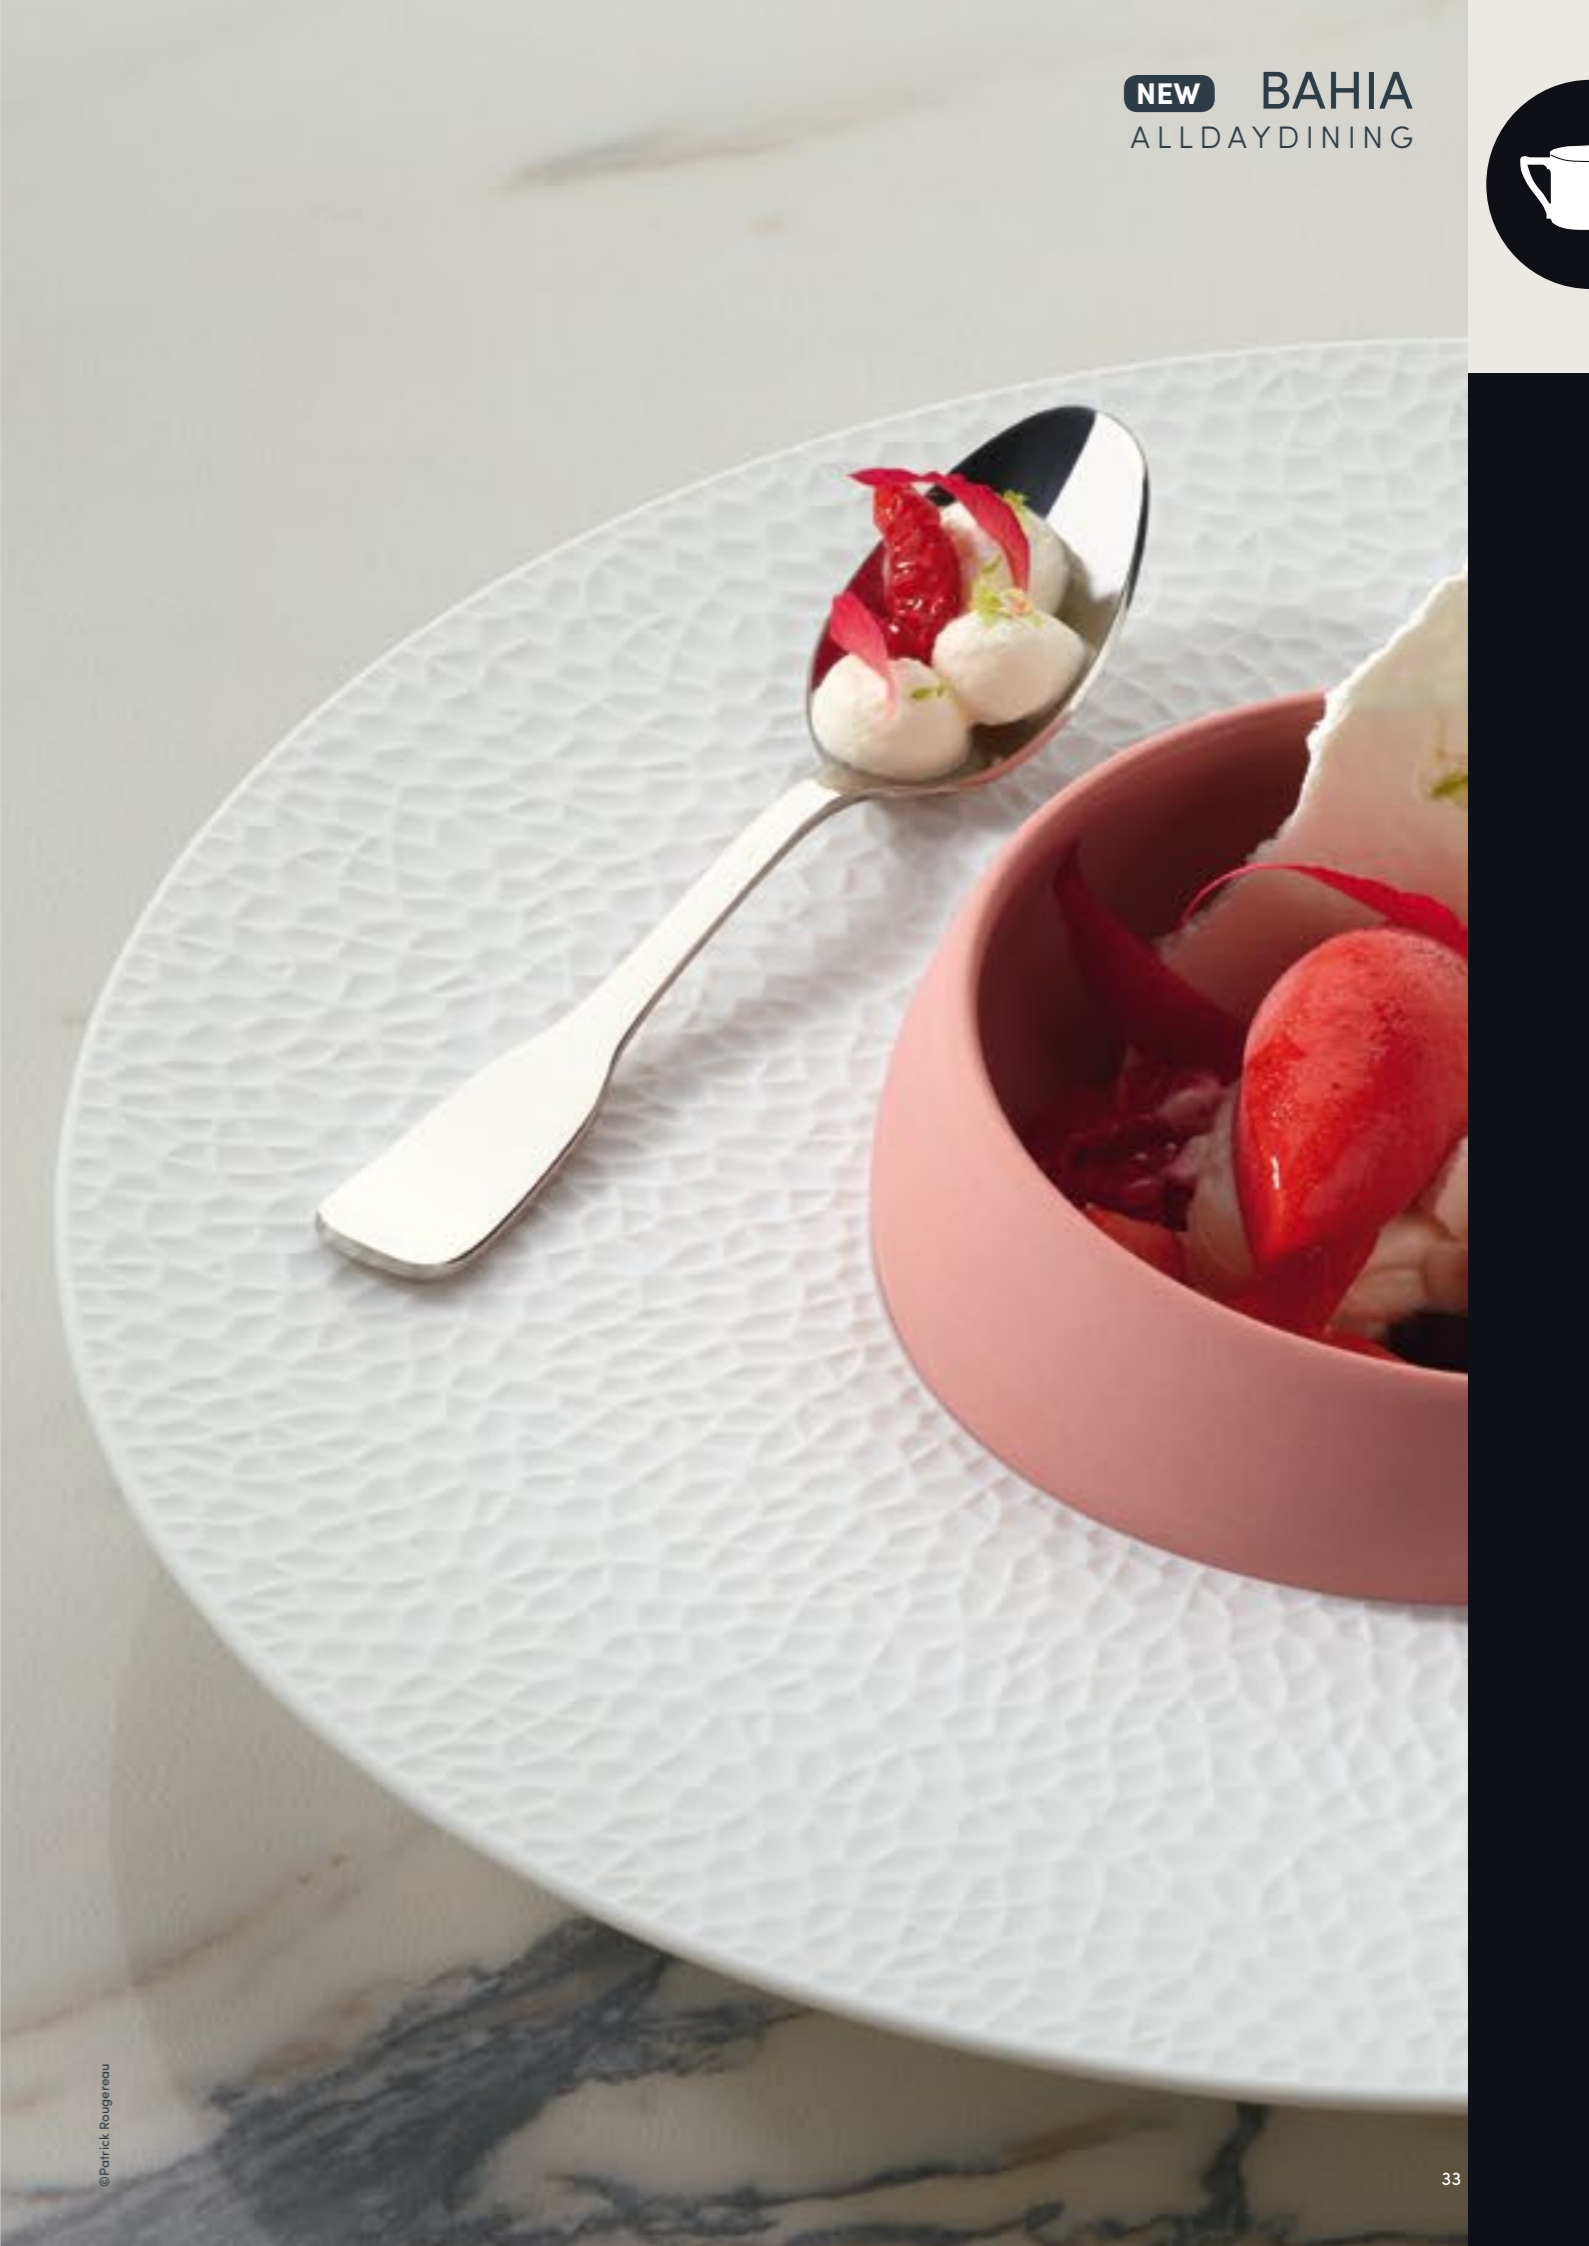

NEW BAHIA
ALLDAYDINING