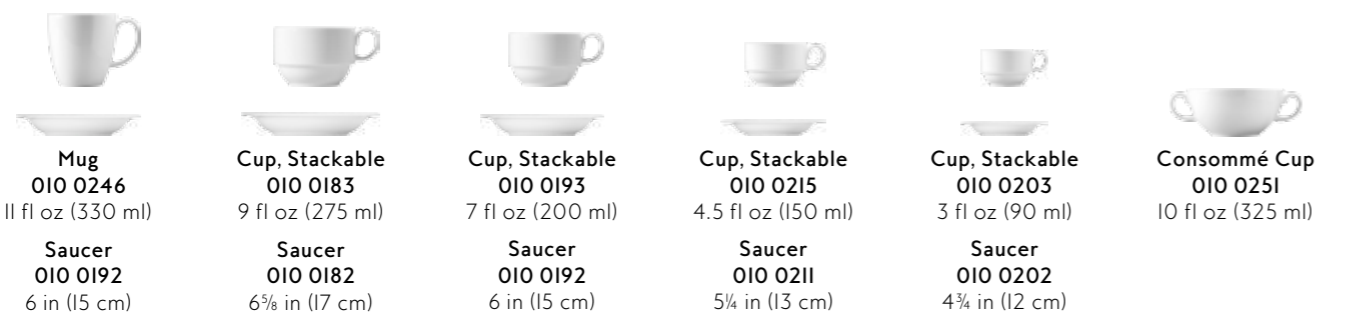

Deep Plate
047 0035
7 in (18 cm)
24 fl oz (710 ml)

Deep Plate
047 0023
6 in (15 cm)
10 fl oz (296 ml)

Bowl
047 0078
13 in (33 cm)
106 fl oz (3135 ml)

Serving Bowl
045 0078
13 × 7 in (33 × 18 cm)
64 fl oz (1893 ml)

Oval Plate
010 0002
13 × 11½ in (34 × 29 cm)

Oval Plate
010 0015
12 × 10½ in (31 × 27 cm)

Oval Plate
010 0030
9½ × 8¼ in (24 × 21 cm)

Oval Deep Plate
010 0006
11½ × 10½ in (30 × 26 cm)
13 fl oz (390 ml)

Oval Deep Plate
010 0020
9½ × 8¼ in (25 × 22 cm)
10 fl oz (296 ml)

Coupe Bowl
010 0005
11 in (28 cm)
56 fl oz (1656 ml)

Square Plate
010 0011
11 in (28 cm)

Square Plate
010 0021
9¼ in (24 cm)

Square Plate
010 0035
7¼ in (19 cm)

Square Bowl
010 0022
7 in (18 cm)
16 fl oz (473 ml)

DUO

Mug 010 0246 11 fl oz (330 ml) Saucer 010 0192 6 in (15 cm)	Cup, Stackable 010 0183 9 fl oz (275 ml) Saucer 010 0182 6 5/8 in (17 cm)	Cup, Stackable 010 0193 7 fl oz (200 ml) Saucer 010 0192 6 in (15 cm)	Cup, Stackable 010 0215 4.5 fl oz (150 ml) Saucer 010 0211 5 1/4 in (13 cm)	Cup, Stackable 010 0203 3 fl oz (90 ml) Saucer 010 0202 4 3/4 in (12 cm)	Consommé Cup 010 0251 10 fl oz (325 ml)
--	--	--	--	---	--